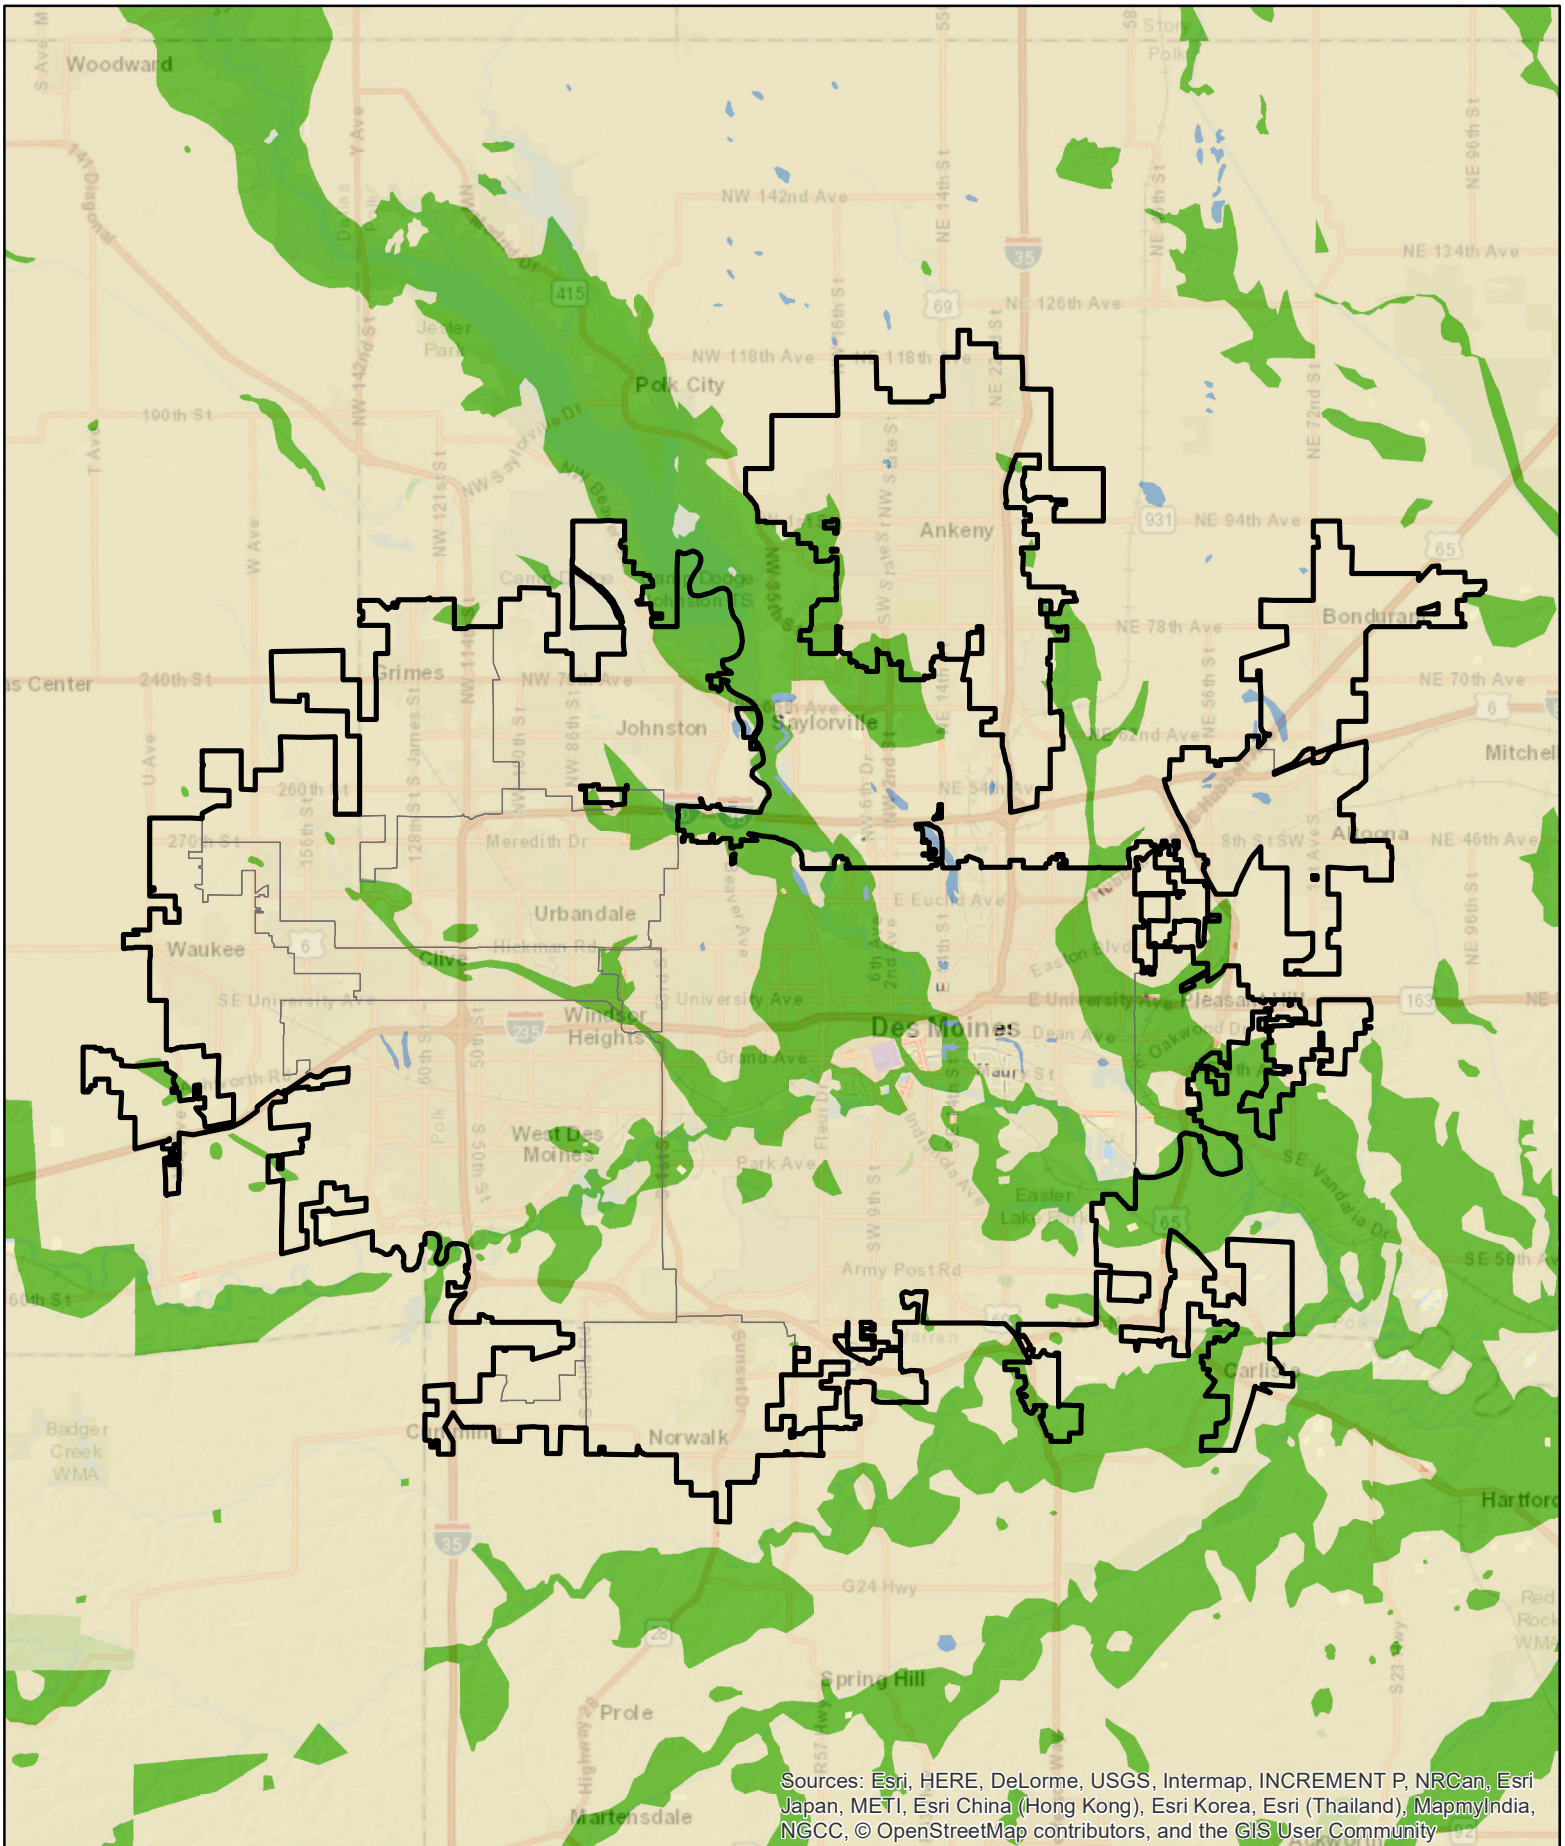

# Des Moines Metro

Sources: Esri, HERE, DeLorme, USGS, Intermap, INCREMENT P, NRCan, Esri Japan, METI, Esri China (Hong Kong), Esri Korea, Esri (Thailand), MapmyIndia, NGCC, © OpenStreetMap contributors, and the GIS User Community

0 2.5 5 10 Miles

 Des Moines Metro Boundary  City Boundary